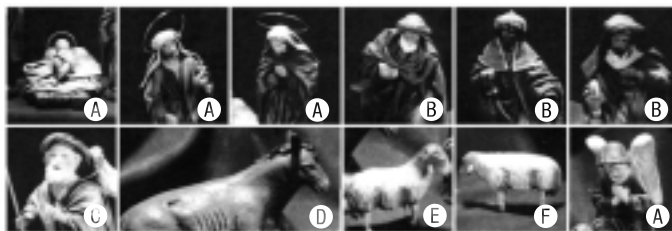

Gloria Heirloom Collection: Terra Cotta with fabric

Ⓐ Holy Family Set w/ Angel	$305	$ _____
Ⓑ Set of three Wisemen	$225	$ _____
Ⓒ Shepherd with Sheep	$75	$ _____
Ⓓ Ox	$75	$ _____
Ⓔ Set of two Sheep	$75	$ _____

☐ Check or money order enclosed for $ _____ ☐ Please charge my: ☐ VISA ☐ Mastercard Card # _____ Expiration Date: _____ / _____ Signature: _____

<i>Figure Subtotal</i>		$ _____
<i>CRÈCHE Subtotal</i>		$ _____
6% SALES TAX: PA RESIDENTS ONLY		$ _____
INSURANCE, SHIPPING AND HANDLING*		
Figures Only	$30	$ _____
Crèche Only	$80	$ _____
Crèche with Nativity Figures	$95	$ _____
<i>Total</i>		$ _____

* Shipping for orders outside continental US: please call for amount.