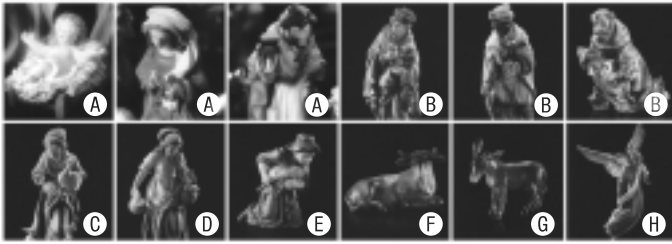

Figures

Dolphi Collection: Resin, Italian Design, Hand Painted

Ⓐ Holy Family Set	$65	$ _____
Ⓑ Set of three Wisemen	$75	$ _____
Ⓒ Shepherd with Geese	$25	$ _____
Ⓓ Shepherdess with Jug	$25	$ _____
Ⓔ Shepherd Boy with Bagpipe	$25	$ _____
Ⓕ Cow	$25	$ _____
Ⓖ Donkey	$25	$ _____
Ⓗ Angel	$25	$ _____