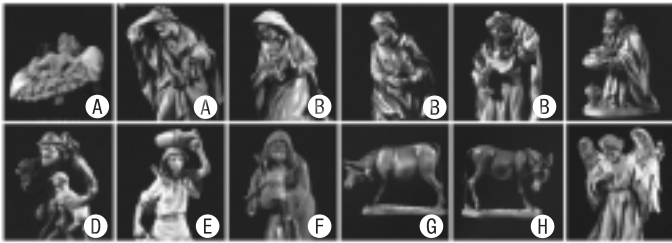

Please see reverse side for figures.

Figures

Dolphi Collection: Resin, Italian Design, Hand Painted

Ⓐ Holy Family Set	\$65	\$ _____
Ⓑ Set of three Wisemen	\$75	\$ _____
Ⓒ Shepherd with Geese	\$25	\$ _____
Ⓓ Shepherdess with Jug	\$25	\$ _____
Ⓔ Shepherd Boy with Bagpipe	\$25	\$ _____
Ⓕ Cow	\$25	\$ _____
Ⓖ Donkey	\$25	\$ _____
Ⓗ Angel	\$25	\$ _____

Lepi Collection: Hand Carved Wood from Italy

Ⓐ Holy Family Set	\$455	\$ _____
Ⓑ Set of three Wisemen	\$490	\$ _____
Ⓒ Shepherd with Sheep	\$145	\$ _____
Ⓓ Shepherdess with Jug	\$145	\$ _____
Ⓔ Shepherd Boy with Bagpipe	\$145	\$ _____
Ⓕ Oxen	\$145	\$ _____
Ⓖ Donkey	\$145	\$ _____
Ⓗ Angel	\$190	\$ _____