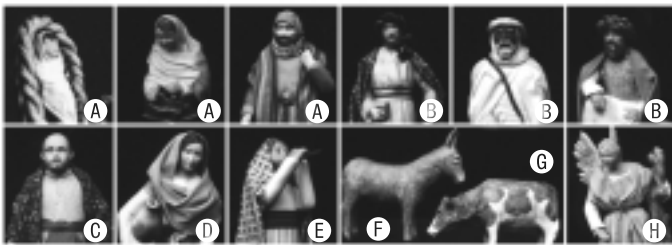

Companions Collection: Hydrastone with fabric

Ⓐ Holy Family Set	$142	$ _____
Ⓑ Set of three Wisemen	$142	$ _____
Ⓒ Benjamin	$48	$ _____
Ⓓ Leah	$48	$ _____
Ⓔ Naomi	$48	$ _____
Ⓕ Donkey	$48	$ _____
Ⓖ Cow	$48	$ _____
Ⓗ Standing Angel	$48	$ _____